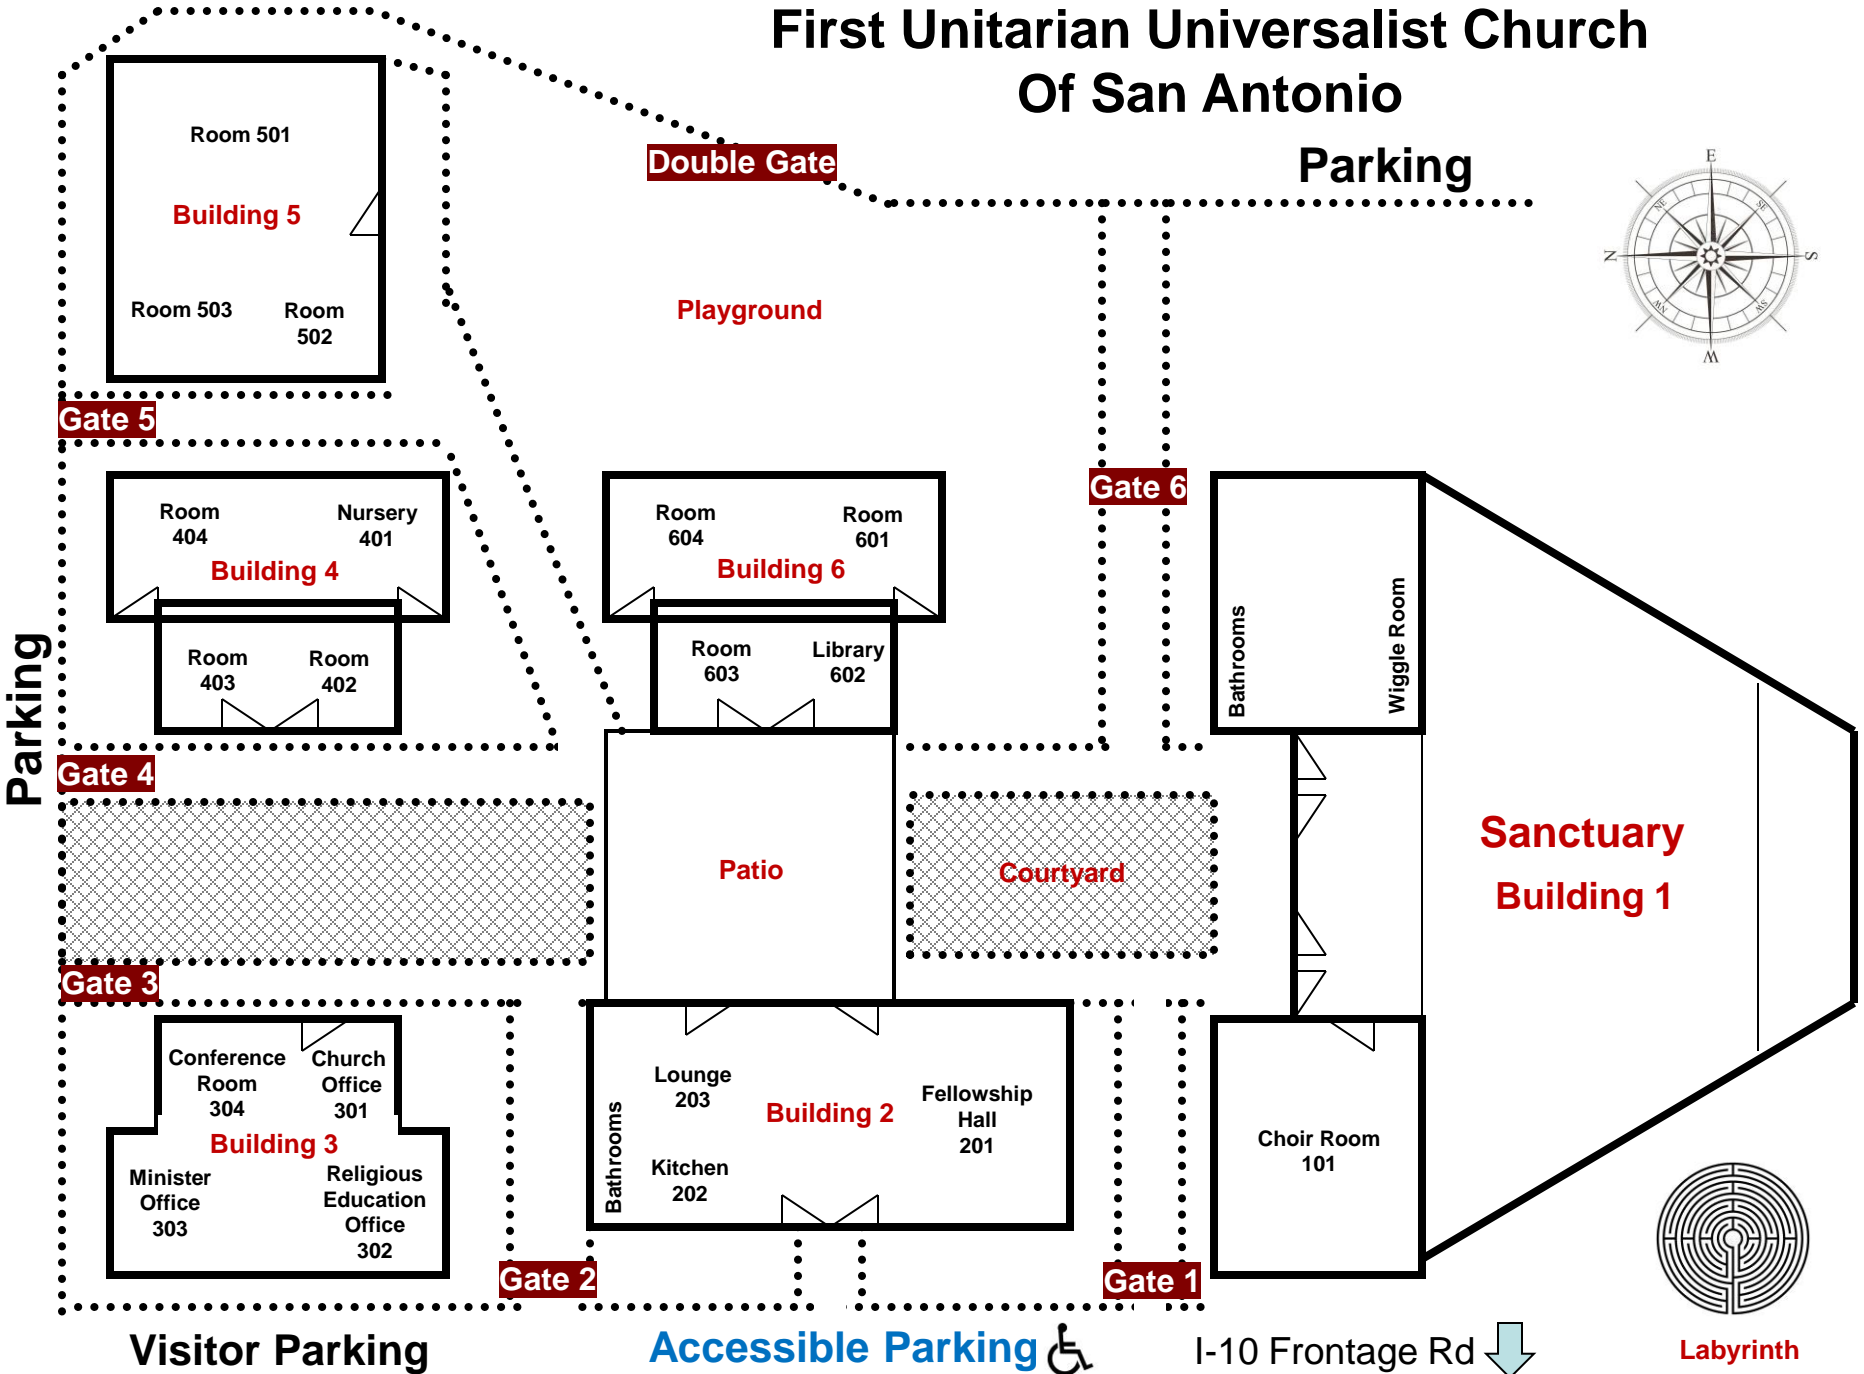

# First Unitarian Universalist Church Of San Antonio

Visitor Parking

Accessible Parking

I-10 Frontage Rd

Labyrinth